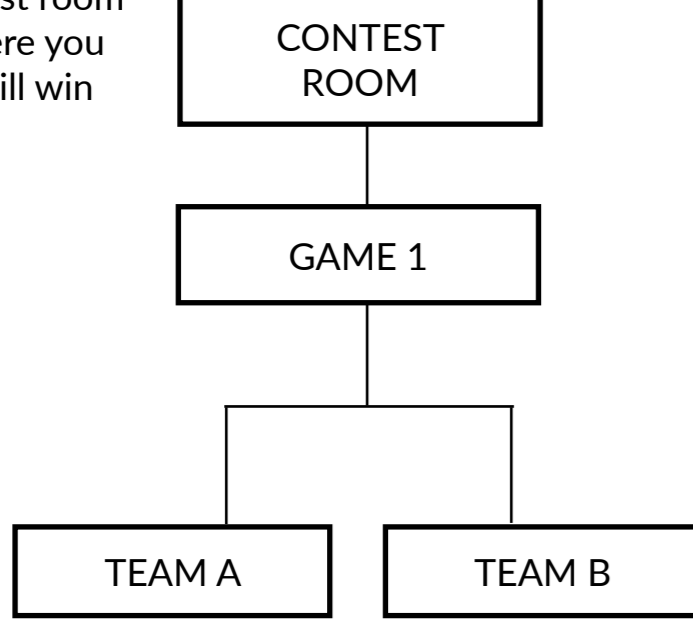

EASY STREAK

**OPEN APP
LOADING SCREEN**

(Home) Will land on Lobby Screen by default/ but when logged in will land on previous screen last at

5 categories fixed at bottom nav

Within each sport, can select free/ premium contests to play (filter-toggle)

Fixed Top Nav bar to select all or diff sport

Select all/free/premium games to filter and view upcoming contests you joined

Contest data includes multiple contest rooms, each contest room holds multiple games where you can select which team will win