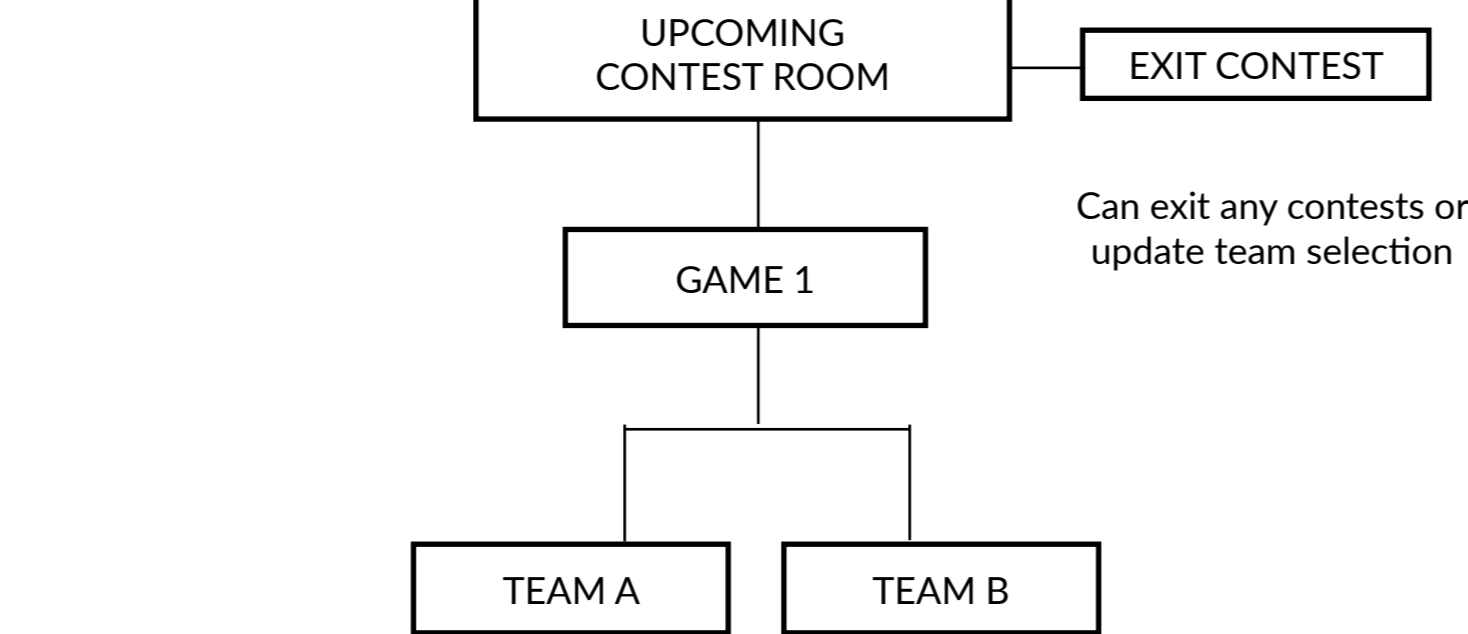

EASY STREAK

**OPEN APP
LOADING SCREEN**

(Home) Will land on Lobby Screen by default/ but when logged in will land on previous screen last at

5 categories fixed at bottom nav

Within each sport, can select free/ premium contests to play (filter-toggle)

Fixed Top Nav bar to select all or diff sport

Select all/free/premium games to filter and view upcoming contests you joined

Contest data includes multiple contest rooms, each contest room holds multiple games where you can select which team will win

Can exit any contests or update team selection

Sort scores by free, premium, recent scores (filter/toggle)