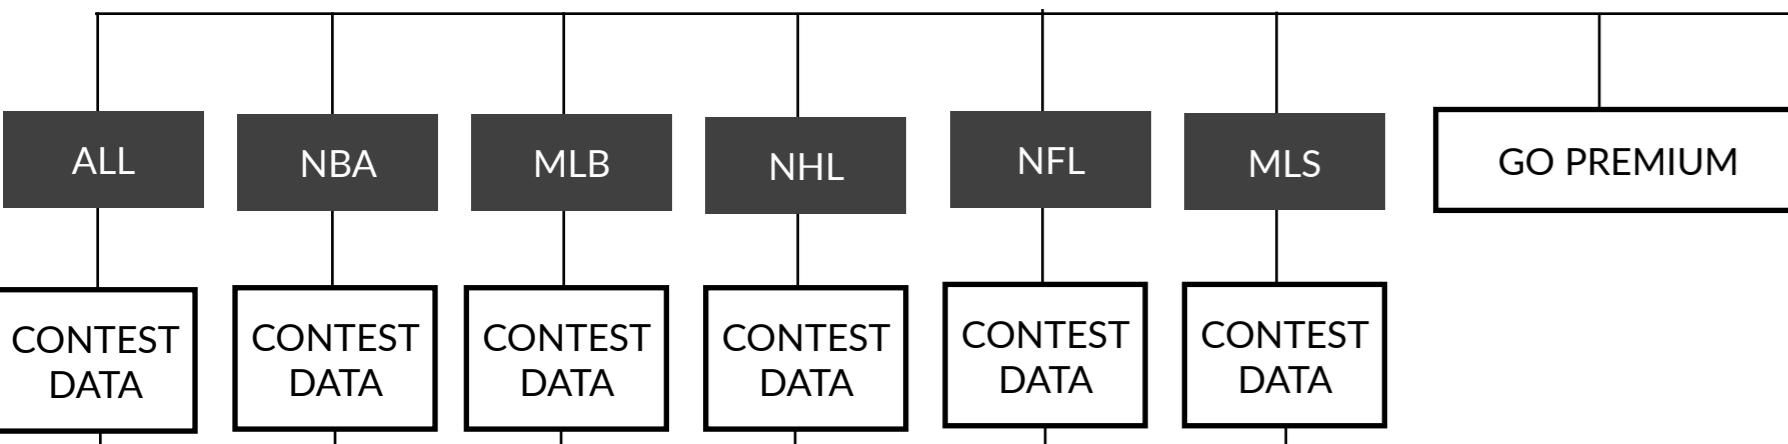

EASY STREAK

**OPEN APP
LOADING SCREEN**

(Home) Will land on Lobby Screen by default/ but when logged in will land on previous screen last at

5 categories fixed at bottom nav

Within each sport, can select free/ premium contests to play (filter-toggle)

Fixed Top Nav bar to select all or diff sport

Select all/free/premium games to filter and view upcoming contests you joined

Contest data includes multiple contest rooms, each contest room holds multiple games where you can select which team will win

Can exit any contests or update team selection

Sort scores by free, premium, recent scores (filter/toggle)